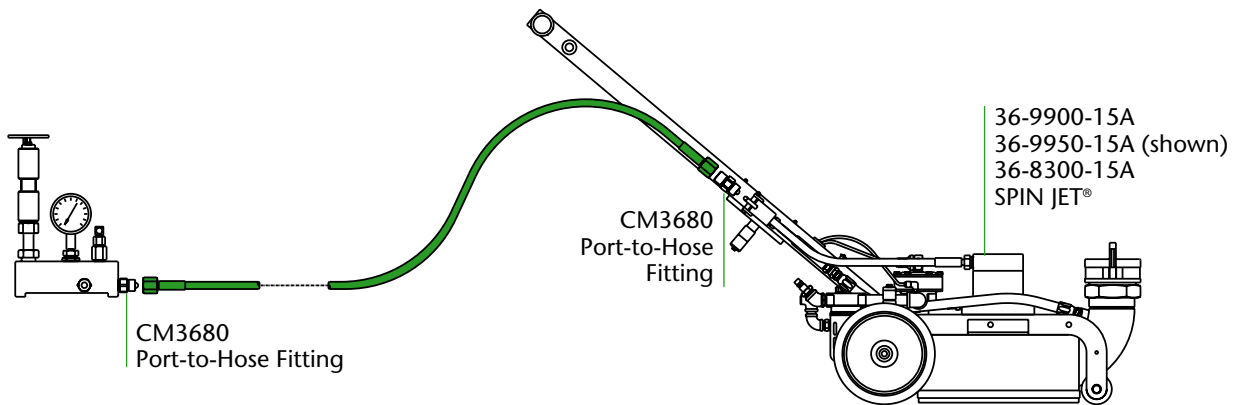

TYPICAL HOOK-UPS, 40,000 PSI (2,800 BAR)

40,000 PSI (2,800 BAR) SINGLE LANCE

40,000 PSI (2,800 BAR) DUAL LANCES

40,000 PSI (2,800 BAR) SINGLE LANCE

Typical set-up for NLB 4075 pump

FOOT CONTROLS

SPIN JET® FLOOR AND GRATE CLEANERS

LEGEND

 NP40-5/16-50F Hose	 Whip Hose
 NP40-3/16-50F Hose	

<u>Accessory</u>	<u>Page</u>
Lances	52
Bi-Mode™ Valves	52
Foot Controls.....	54
“Y” Adapter	58
All Hoses.....	58
All Couplings and Adapters.....	58
SPIN JET®	60
Whip Check.....	37