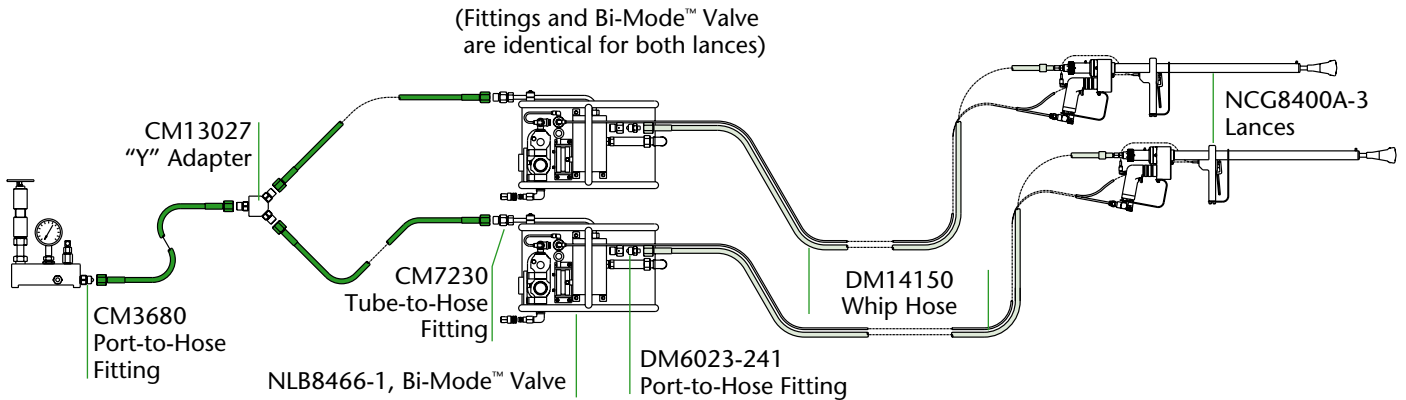

TYPICAL HOOK-UPS, 40,000 PSI (2,800 BAR)

40,000 PSI (2,800 BAR) SINGLE LANCE

40,000 PSI (2,800 BAR) DUAL LANCES

40,000 PSI (2,800 BAR) SINGLE LANCE

Typical set-up for NLB 4075 pump

FOOT CONTROLS

SPIN JET® FLOOR AND GRATE CLEANERS

LEGEND

 NP40-5/16-50F Hose	 Whip Hose
 NP40-3/16-50F Hose	

<u>Accessory</u>	<u>Page</u>
Lances	52
Bi-Mode™ Valves	52
Foot Controls.....	54
“Y” Adapter	58
All Hoses.....	58
All Couplings and Adapters.....	58
SPIN JET®	60
Whip Check.....	37