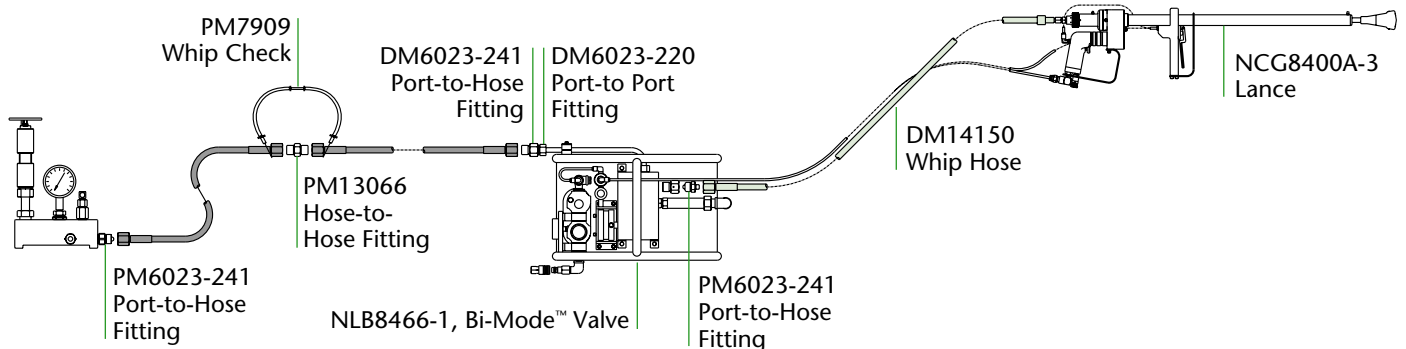

TYPICAL HOOK-UPS, 40,000 PSI (2,800 BAR)

40,000 PSI (2,800 BAR) SINGLE LANCE

40,000 PSI (2,800 BAR) DUAL LANCES

40,000 PSI (2,800 BAR) SINGLE LANCE

Typical set-up for NLB 4075 pump

FOOT CONTROLS

SPIN JET® FLOOR AND GRATE CLEANERS

LEGEND

 NP40-5/16-50F Hose	 Whip Hose
 NP40-3/16-50F Hose	

<u>Accessory</u>	<u>Page</u>
Lances	52
Bi-Mode™ Valves	52
Foot Controls.....	54
“Y” Adapter	58
All Hoses.....	58
All Couplings and Adapters.....	58
SPIN JET®	60
Whip Check.....	37