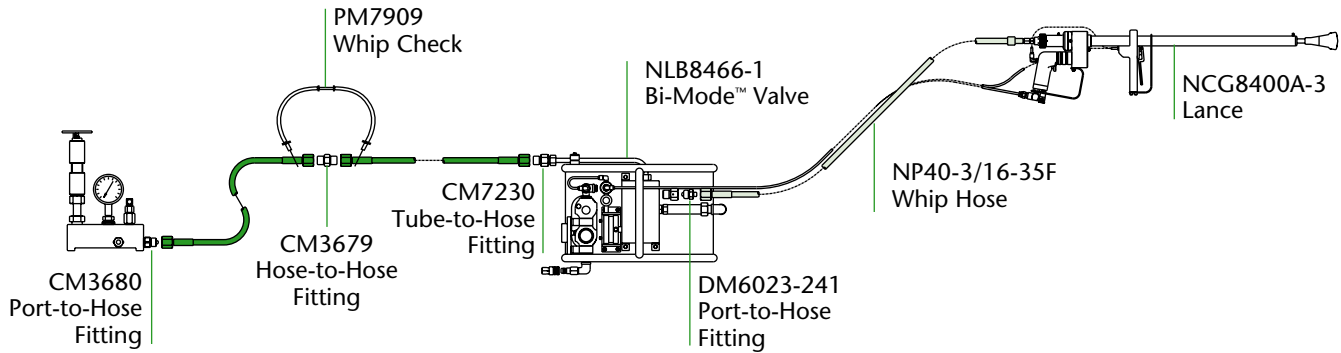

TYPICAL HOOK-UPS, 40,000 PSI (2,800 BAR)

40,000 PSI (2,800 BAR) SINGLE LANCE

40,000 PSI (2,800 BAR) DUAL LANCES

40,000 PSI (2,800 BAR) SINGLE LANCE

Typical set-up for NLB 4075 pump

FOOT CONTROLS

SPIN JET® FLOOR AND GRATE CLEANERS

LEGEND

 NP40-5/16-50F Hose	 Whip Hose
 NP40-3/16-50F Hose	

<u>Accessory</u>	<u>Page</u>
Lances	52
Bi-Mode™ Valves	52
Foot Controls.....	54
“Y” Adapter	58
All Hoses.....	58
All Couplings and Adapters.....	58
SPIN JET®	60
Whip Check.....	37