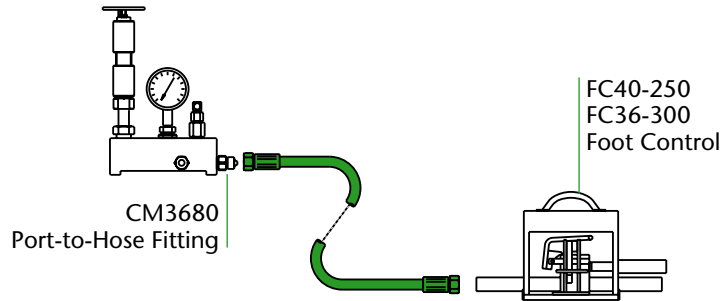

TYPICAL HOOK-UPS, 40,000 PSI (2,800 BAR)

40,000 PSI (2,800 BAR) SINGLE LANCE

40,000 PSI (2,800 BAR) DUAL LANCES

40,000 PSI (2,800 BAR) SINGLE LANCE

Typical set-up for NLB 4075 pump

FOOT CONTROLS

SPIN JET® FLOOR AND GRATE CLEANERS

LEGEND

 NP40-5/16-50F Hose	 Whip Hose
 NP40-3/16-50F Hose	

<u>Accessory</u>	<u>Page</u>
Lances	52
Bi-Mode™ Valves	52
Foot Controls.....	54
“Y” Adapter	58
All Hoses.....	58
All Couplings and Adapters.....	58
SPIN JET®	60
Whip Check.....	37