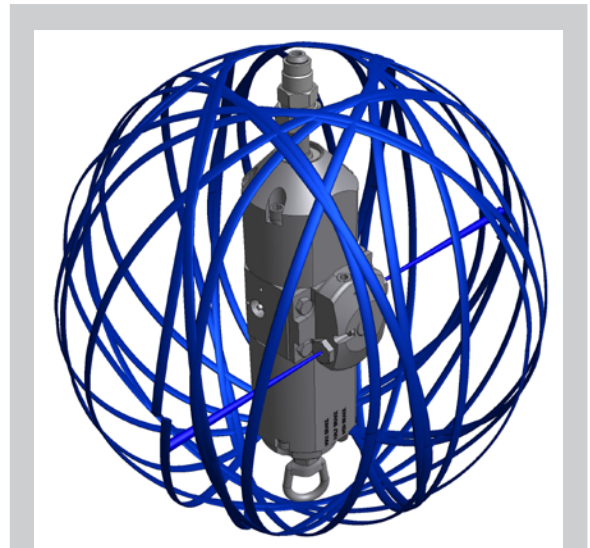

# NLB3760-50 3-D Self-Rotating Tank Cleaning Head

The new Torrent 50 self-rotating nozzle offers superior 3D cleaning action for totes, tanks, and a variety of vessels. This new three dimensional nozzle is designed specifically for vessels with small openings of 6" (15 cm) or larger, and is rated for pressures up to 20,000 psi (1,400 bar), and flow rates up to 50 gpm (183 lpm).

The Torrent 50 features two high velocity water jets mounted on a rotating head. The nozzle is activated by the flow of high-pressure water. The water-jets spin vertically while the head spins horizontally resulting in complete 3D coverage.

NLB's 3D heads makes it unnecessary for workers to enter tanks during the cleaning process. This enhances worker safety, and reduces the amount of time that is needed to effectively clean the interior of the vessel. For larger vessels, the nozzles can be attached to a telescoping lance for positioning adjustment and angle articulation.

<b>Pressure</b>	5,000-20,000 psi
<b>Max. Flow</b>	50 gpm (183 lpm)
<b>Inlet Connection</b>	3/4" MP
<b>Weight</b>	42 lbs. (22 kg)
<b>Length</b>	19.6" (51 cm)
<b>Max. Width</b>	5.4" (14 cm)

*Patent Pending*